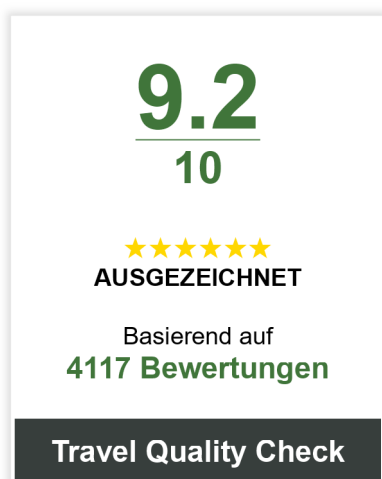

TravelQualityCheck – Widget Script

Hotel: **Natura Hotel Bodenmais**

Bitte beachten Sie, dass die Werte, die das Widget anzeigt, täglich aktualisiert werden. Falls Sie einen **content delivery network (CDN) Server** verwenden, sollten Sie die Gültigkeit des Skript-Caches auf 24 Std. festlegen. Die aktualisierten Werte liegen in der Regel täglich ab 10:00 Uhr bereit.

Widget DE:

```
<div id="travelqualitycheck-widget-de">
<script id="gp-qc-init-de" type="text/ecmascript"
  src="https://widget.travelqualitycheck.com/widget/de/556c40fb-7764-11eb-adde-a45d361146b8" async>
</script>
</div>
```

Widget EN:

```
<div id="travelqualitycheck-widget-en">
<script id="gp-qc-init-en" type="text/ecmascript"
  src="https://widget.travelqualitycheck.com/widget/en/556c40fb-7764-11eb-adde-a45d361146b8" async>
</script>
</div>
```

Widget IT:

```
<div id="travelqualitycheck-widget-it">
<script id="gp-qc-init-it" type="text/ecmascript"
  src="https://widget.travelqualitycheck.com/widget/it/556c40fb-7764-11eb-adde-a45d361146b8" async>
</script>
</div>
```